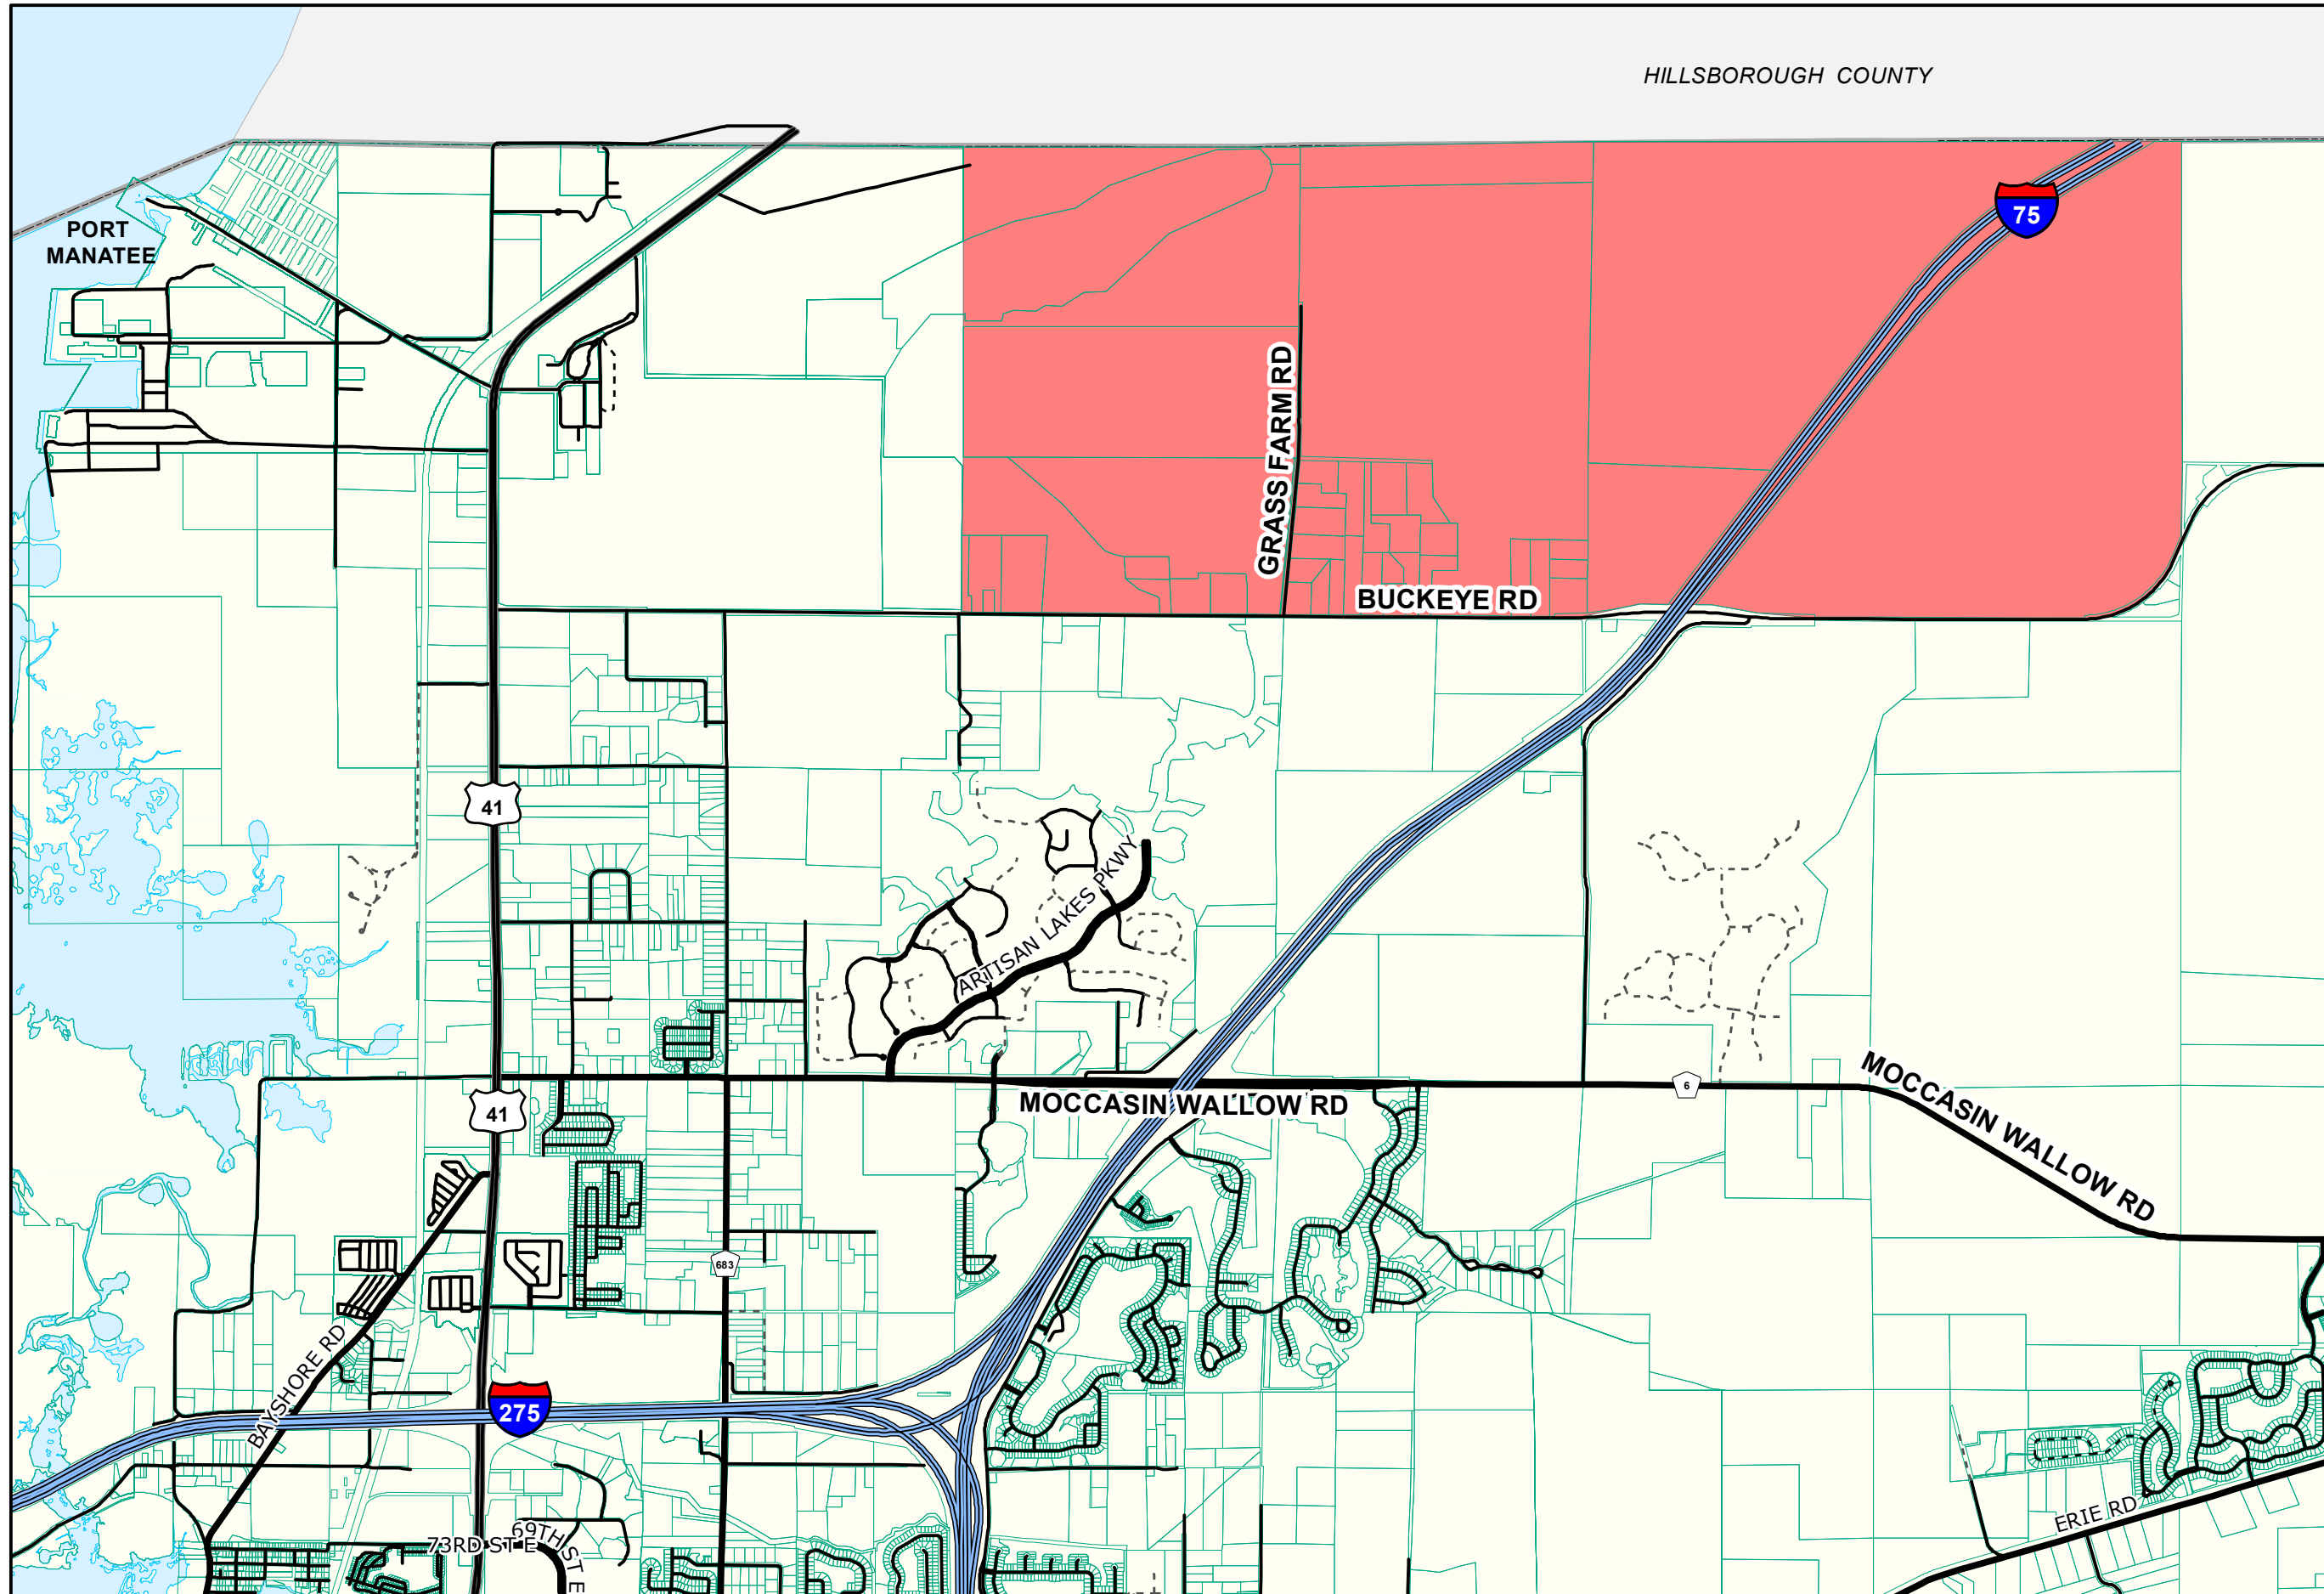

# FLORIDA INTERNATIONAL GATEWAY (FIG)

HILLSBOROUGH COUNTY

FIG OVERLAY

Map Author: Paul Hrebenach  
Creation Date: 9 / 2014  
Map Document Name:

This map was developed by the Manatee County Geographic Information Systems Division. It is provided for general reference and is not warranted in any way. Errors from non-coincidence of features from different sources may exist. The Manatee County BOCC shall be held harmless for inappropriate or unintended uses of the information.